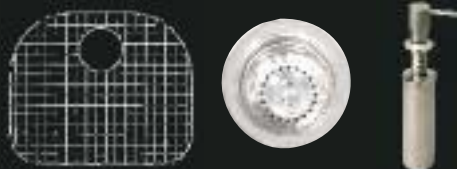

■ 501 Diablo

■ 505 Vallejo

■ 512 Francisco

■ 513 Marin

**Next choose your Solid Stainless Steel Faucet:**

■ KPS3029 The Shasta

■ KPS3030 The Cascade

**Then we include in every box:**

- Solid stainless steel grate(s) (not coated wire!)
- Strainer
- Stainless steel soap dispenser

**You get to pick your sink and your faucet combination, and we give you grate(s), a strainer, and a soap dispenser all in ONE PACKAGE for one great price.**