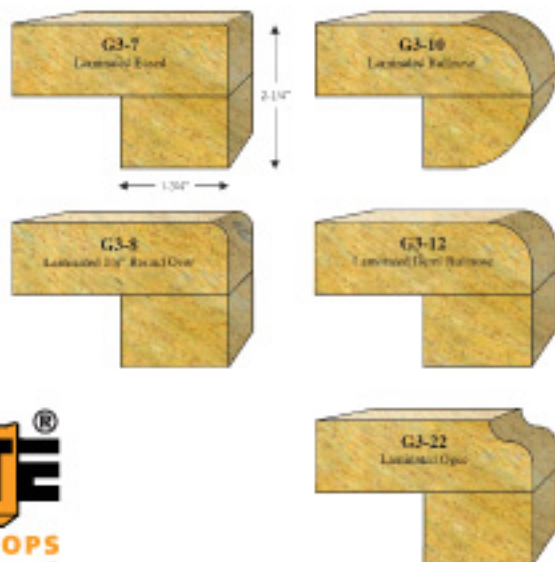

Redefining "Edgy"

Introducing the new, **bolder 6cm edge!**

As unique as *you* are, shouldn't your kitchen be the same?

Deviate from the kitchen countertop norm and indulge in a visual masterpiece with the revival of 6 centimeter edging. Only Duracite's 6 centimeter edges exude the bold, elaborate elegance fit for your kitchen with the natural beauty of granite countertops.