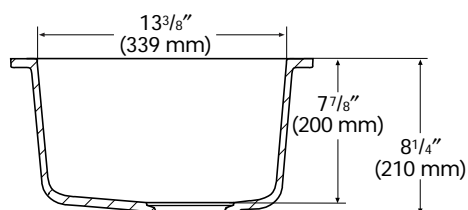

TOP VIEW

SIDE CROSS-SECTION

**INSIDE SINK DIMENSIONS**

	Sink Size		
	Length	Width	Depth
<b>859 (BEVEL MOUNT OR SEAMED UNDERMOUNT)</b>			
inches	17 $\frac{1}{4}$	13 $\frac{3}{8}$	7 $\frac{7}{8}$
(mm)	(439)	(339)	(200)

For an explanation of installation options, see *Installation/Accessories*.

All drain holes in sinks are nominally 3 $\frac{1}{2}$ " in diameter and accept all standard drain hardware, including waste disposal units.

Metric conversions are approximate.