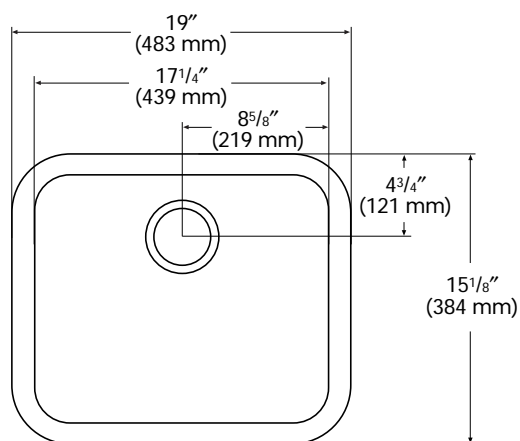

TOP VIEW

SIDE CROSS-SECTION

**INSIDE SINK DIMENSIONS**

	Sink Size		
	Length	Width	Depth
<b>859 (BEVEL MOUNT OR SEAMED UNDERMOUNT)</b>			
inches	17 $\frac{1}{4}$	13 $\frac{3}{8}$	7 $\frac{7}{8}$
(mm)	(439)	(339)	(200)

For an explanation of installation options, see *Installation/Accessories*.

All drain holes in sinks are nominally 3 $\frac{1}{2}$ " in diameter and accept all standard drain hardware, including waste disposal units.

Metric conversions are approximate.